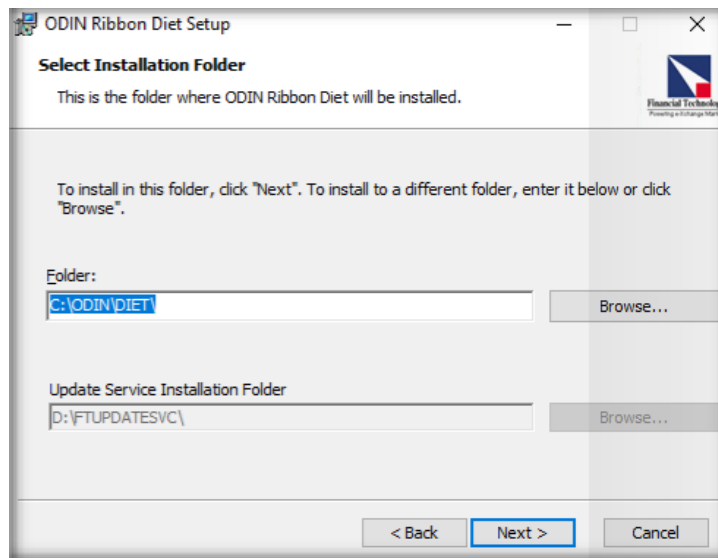

- Leave the installation folder as default and click on “NEXT”

Fig. 1.18

- Click on “Install” to continue with setup

Fig. 1.19

SOP Number: RBL- 08	Procedure Name: Installation of Odin Diet	Version: 1.6
Effective Date: 03/03/2021	Next Review Date: 03/03/2022	Approved by: Manager