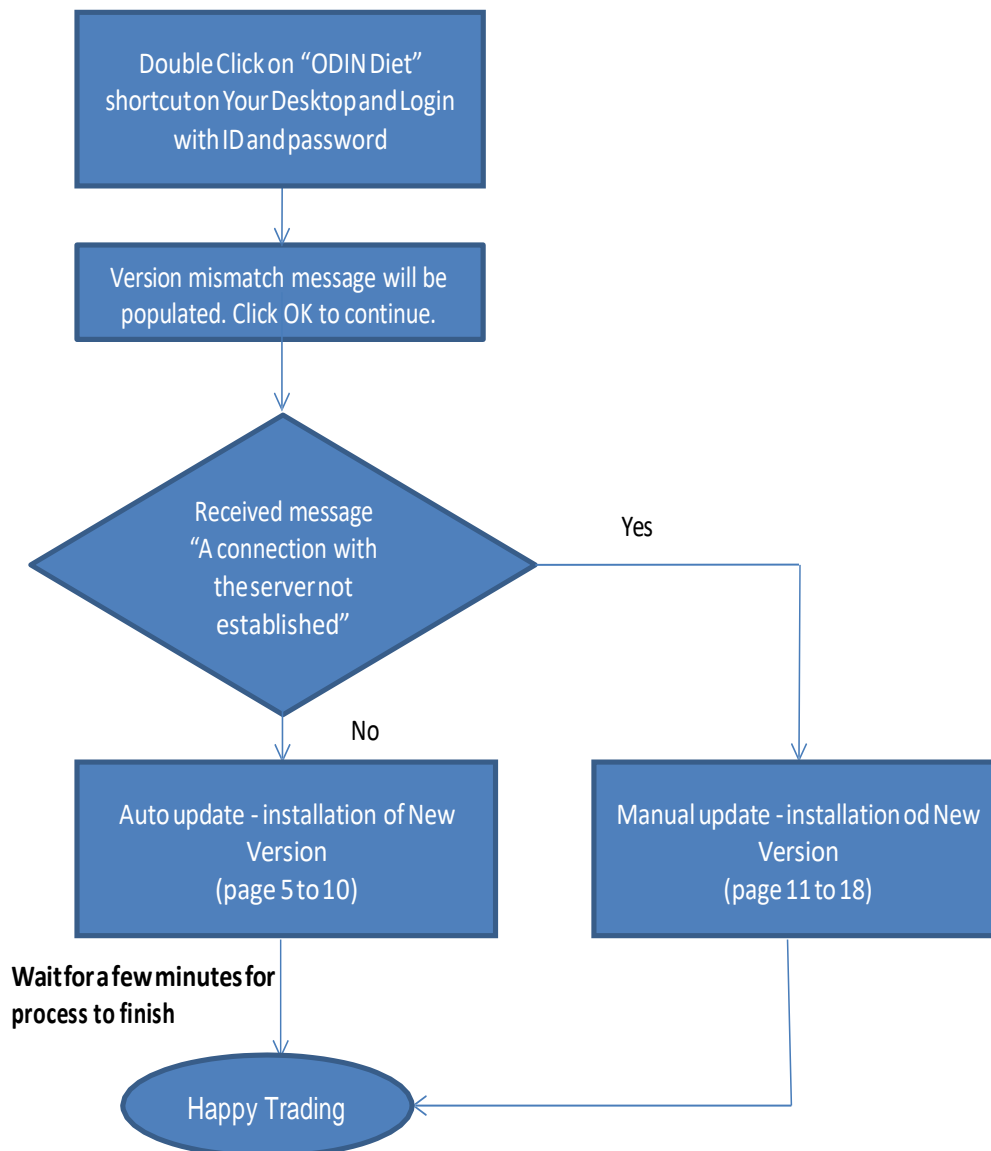

SOP Number: RBL- 08	Procedure Name: Installation of Odin Diet	Version: 1.6
Effective Date: 03/03/2021	Next Review Date: 03/03/2022	Approved by: Manager

Process Flow Chart