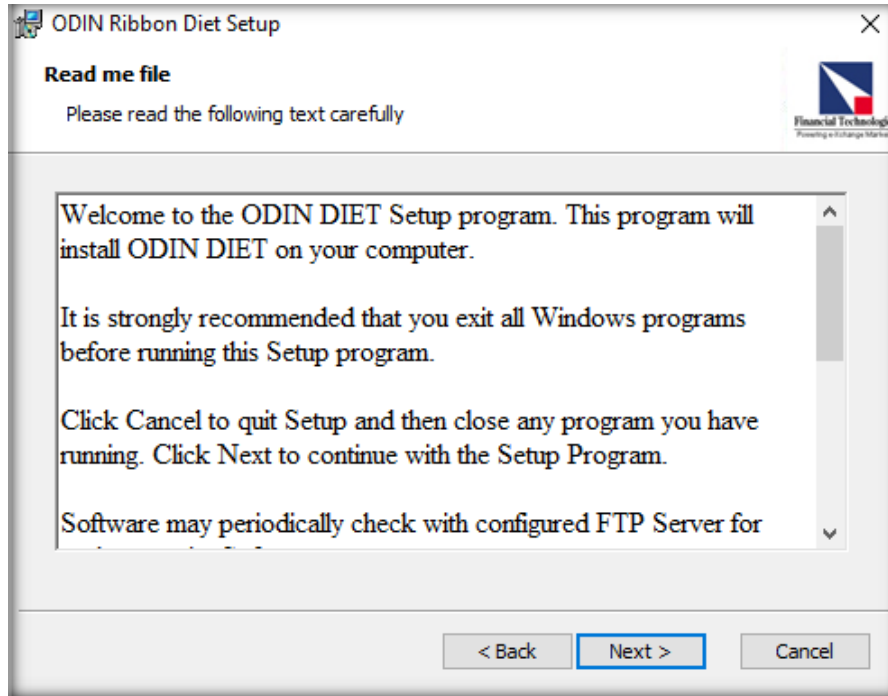

Click on “NEXT”

Fig. 1.13

SOP Number: RBL- 08	Procedure Name: Installation of Odin Diet	Version: 1.6
Effective Date: 03/03/2021	Next Review Date: 03/03/2022	Approved by: Manager

➤ Again click on “NEXT”

Fig. 1.14