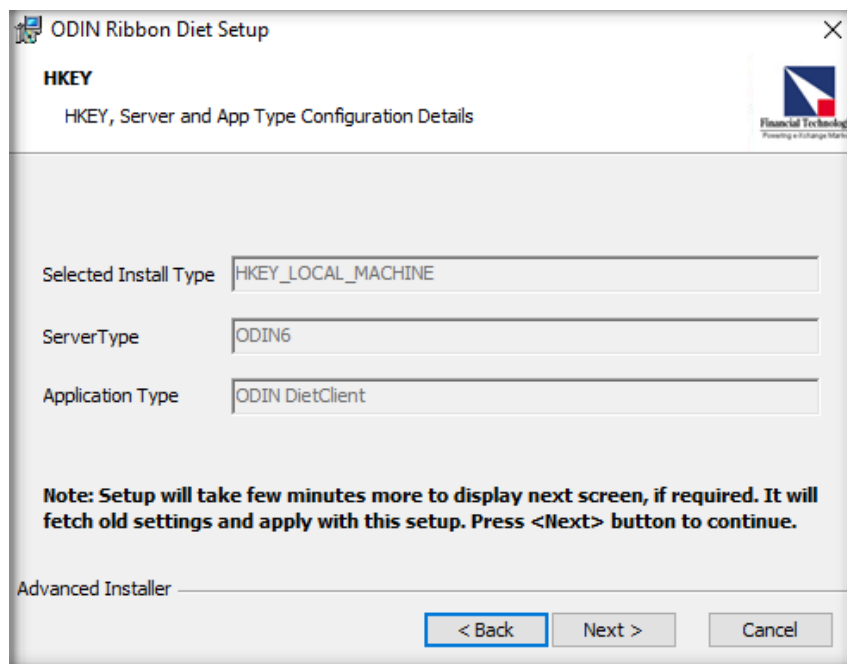

- Select “Everybody (all users)” and click on ‘NEXT’

Fig 1.16

- Again click on “NEXT”

Fig 1.17

SOP Number: RBL- 08	Procedure Name: Installation of Odin Diet	Version: 1.6
Effective Date: 03/03/2021	Next Review Date: 03/03/2022	Approved by: Manager

- Leave the installation folder as default and click on “NEXT”

Fig. 1.18

- Click on “Install” to continue with setup

Fig. 1.19

SOP Number: RBL- 08	Procedure Name: Installation of Odin Diet	Version: 1.6
Effective Date: 03/03/2021	Next Review Date: 03/03/2022	Approved by: Manager