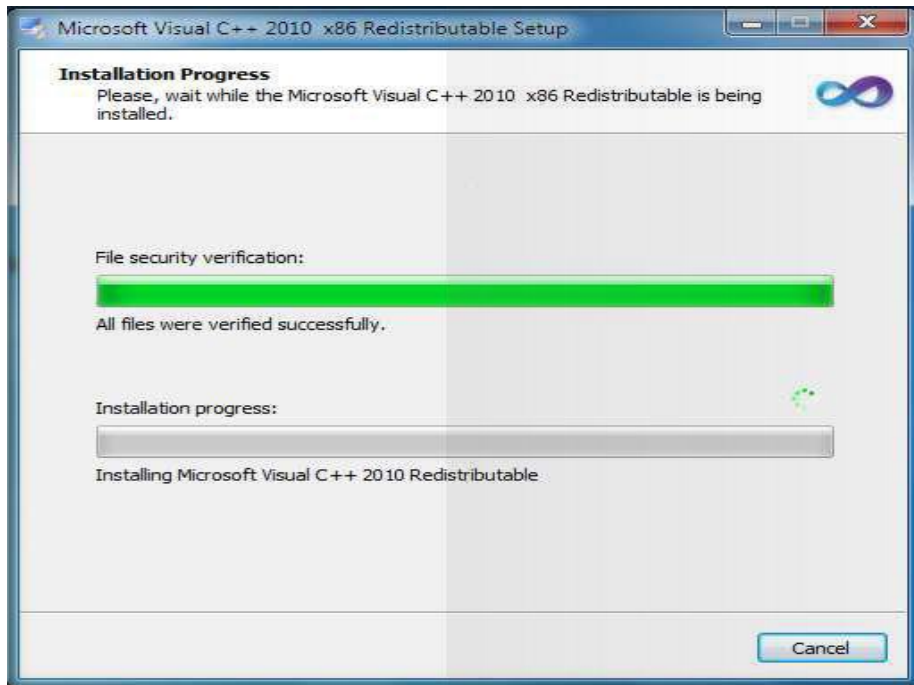

➤ Application updation is in progress.

Fig. 1.5

➤ Application installation is in progress.

Fig. 1.6

SOP Number: RBL- 08	Procedure Name: Installation of Odin Diet	Version: 1.6
Effective Date: 03/03/2021	Next Review Date: 03/03/2022	Approved by: Manager